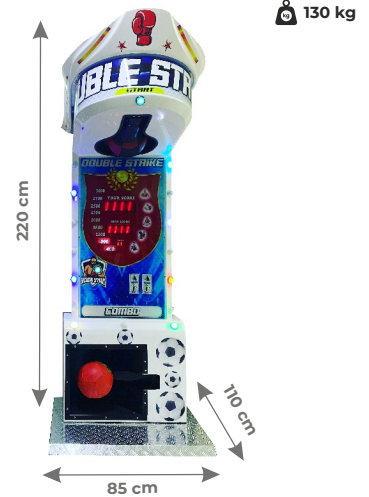

COMBO BOXER