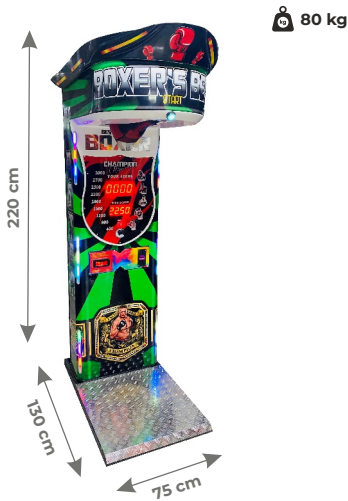

BOXER'S BEST